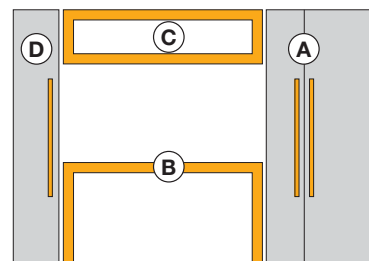

HR Self standing	H	L	P
A	240	130	60
B	85	150	60
C	50	150	60
D	240	40	60

Values expressed in cm

MODEL		€
MDF DOOR DIGITAL FULL / DHW 80 x 240 cm can be personalized with images as desired *	cod. 75080000	690,00
DOOR CLASSIC FULL XO / DHW 80 x 240 cm * coated laminate Anthracite Oak *	cod. 75080001	1.060,00
XO DOOR FULL / DHW 80 x 240 cm * coated laminate White Ivory *	cod. 75080002	2.360,00
Recessed template DOOR DOUBLE DOOR IN FULL POWDER PAINTED MDF 80 x 240 cm (40 + 40) **	cod. 75080200	600,00
Recessed template DOOR DOUBLE BIG ONE IN POWDER PAINTED MDF 120 x 240 cm (60 + 60) **	cod. 75080300	790,00
Recessed template DOOR DOUBLE PANEL FULL FACED WOOD EFFECT 80 x 240 cm (40 + 40) **	cod. 75080201	460,00
Recessed template BIG ONE DOOR DOUBLE PANEL UPGRADED WOOD EFFECT 120 x 240 cm (60 + 60) **	cod. 75080301	540,00
Recessed template DOOR DOUBLE FULL DIGITAL PRINTING 80 x 240 cm (40 + 40) **	cod. 75080202	680,00
Recessed template DOOR DOUBLE BIG ONE DIGITAL PRINTING 120 x 240 cm (60 + 60) **	cod. 75080302	850,00
Recessed template SINGLE DOOR PANEL FULL WOOD be painted 80 x 240 cm **	cod. 75080400	2.000,00
Recessed template DOOR VENT IN FULL OAK 80 x 240 cm **	cod. 75080401	3.200,00
Recessed template DOOR VENT FULL GLOSS DOVE 80 x 240 cm **	cod. 75080402	3.200,00
A) FURNITURE FOR HUB RADIATOR WITH DRYER SPACE ***	cod. 75070300	1.600,00
B) SHELF FOR IRONING ***	cod. 75070301	920,00
C) ROOF RACK ***	cod. 75070302	740,00
D) SIDE COLUMN FURNITURE ***	cod. 75070303	1.020,00

* Specify in the order request the desired color for any non-standard to be quoted separately You can request

** DOOR Recessed template Single full height, the price goes quoted according to the customers requests

*** The cabinet clothes dryer does not include the radiator tank to be ordered separately in the HR models to choose between DHW and FULL full of hot air duct