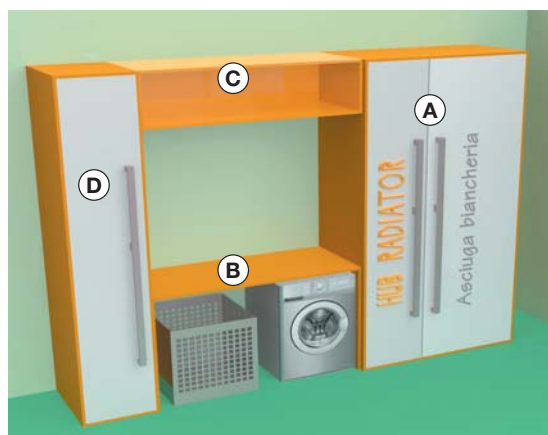

MOBILE COLLECTION WEAR
DRYER LOW ENERGY COST